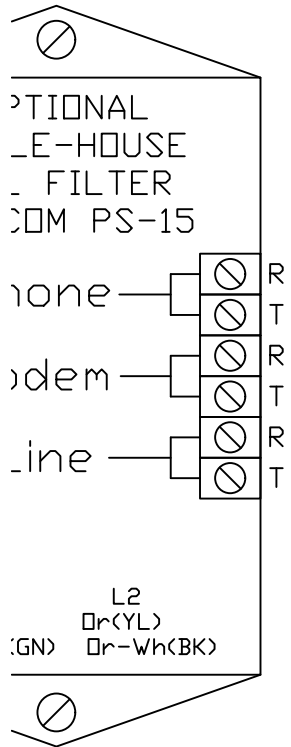

Telephone Junction Blocks V1_2.dwg (unit

L1 Bu (RD)

L2 Or (YL)

Terminal Blocks
Mouser 571-1776293-8

Wood Screws, round-head
#2 x 3/4" Qty 12

Nylon cable clamps available at www.allelectronics.com
Clamp and ADSL screws #8x1/2" sheet metal, pan head

L1 Bu/Wh (GN)

L2 Or/Wh (BK)

Panel: 3/4" Plywood 17-1/2" x 6-3/4"