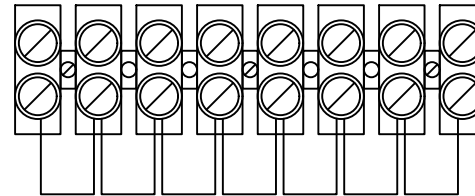

Telephone Junction Blocks V1_2.dwg (unit

L1 Bu (RD)

L2 Or (YL)

Terminal Blocks
Mouser 571-1776293-8

Wood Screws, round-head
#2 x 3/4" Qty 12

Nylon cable clamps available at www.allelectronics.com
Clamp and ADSL screws #8x1/2" sheet metal, pan head

L1 Bu/Wh (GN)

L2 Or/Wh (BK)

Panel: 3/4" Plywood 17-1/2" x 6-3/4"