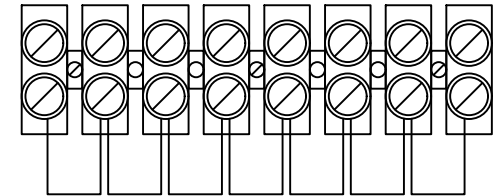

Telephone Junction Blocks V1_2.dwg (unit

L1 Bu (RD)

L2 Or (YL)

Terminal Blocks
Mouser 571-1776293-8

Wood Screws, round-head
#2 x 3/4" Qty 12

Nylon cable clamps available at www.allelectronics.com
Clamp and ADSL screws #8x1/2" sheet metal, pan head

L1 Bu/Wh (GN)

L2 Or/Wh (BK)

Panel: 3/4" Plywood 17-1/2" x 6-3/4"