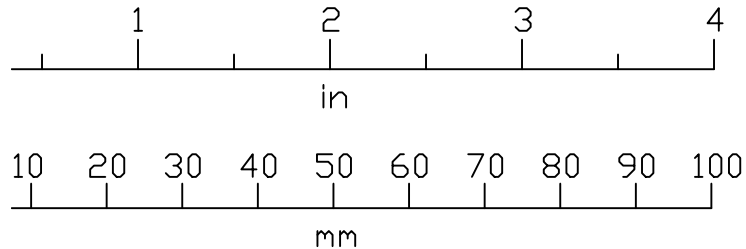

Telephone Junction Blocks V1_2.dwg (unit

L1 Bu (RD)

L2 Or (YL)

Terminal Blocks
Mouser 571-1776293-8

Wood Screws, round-head
#2 x 3/4" Qty 12

Nylon cable clamps available at www.allelectronics.com
Clamp and ADSL screws #8x1/2" sheet metal, pan head

L1 Bu/Wh (GN)

L2 Or/Wh (BK)

Panel: 3/4" Plywood 17-1/2" x 6-3/4"