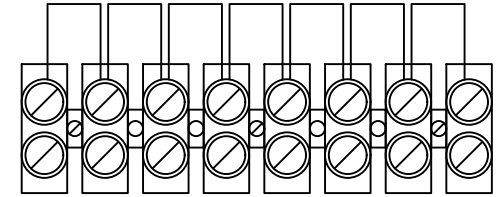

Telephone Junction Blocks V1_2.dwg (unit

L1 Bu (RD)

L2 Or (YL)

Terminal Blocks
Mouser 571-1776293-8

Wood Screws, round-head
#2 x 3/4" Qty 12

Nylon cable clamps available at www.allelectronics.com
Clamp and ADSL screws #8x1/2" sheet metal, pan head

L1 Bu/Wh (GN)

L2 Or/Wh (BK)

Panel: 3/4" Plywood 17-1/2" x 6-3/4"