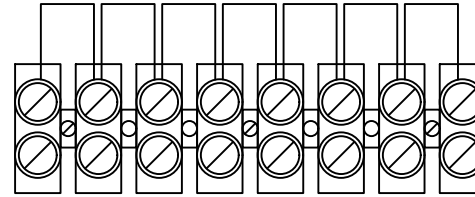

Telephone Junction Blocks V1_2.dwg (unit

L1 Bu (RD)

L2 Or (YL)

Terminal Blocks
Mouser 571-1776293-8

Wood Screws, round-head
#2 x 3/4" Qty 12

Nylon cable clamps available at www.allelectronics.com
Clamp and ADSL screws #8x1/2" sheet metal, pan head

L1 Bu/Wh (GN)

L2 Or/Wh (BK)

Panel: 3/4" Plywood 17-1/2" x 6-3/4"